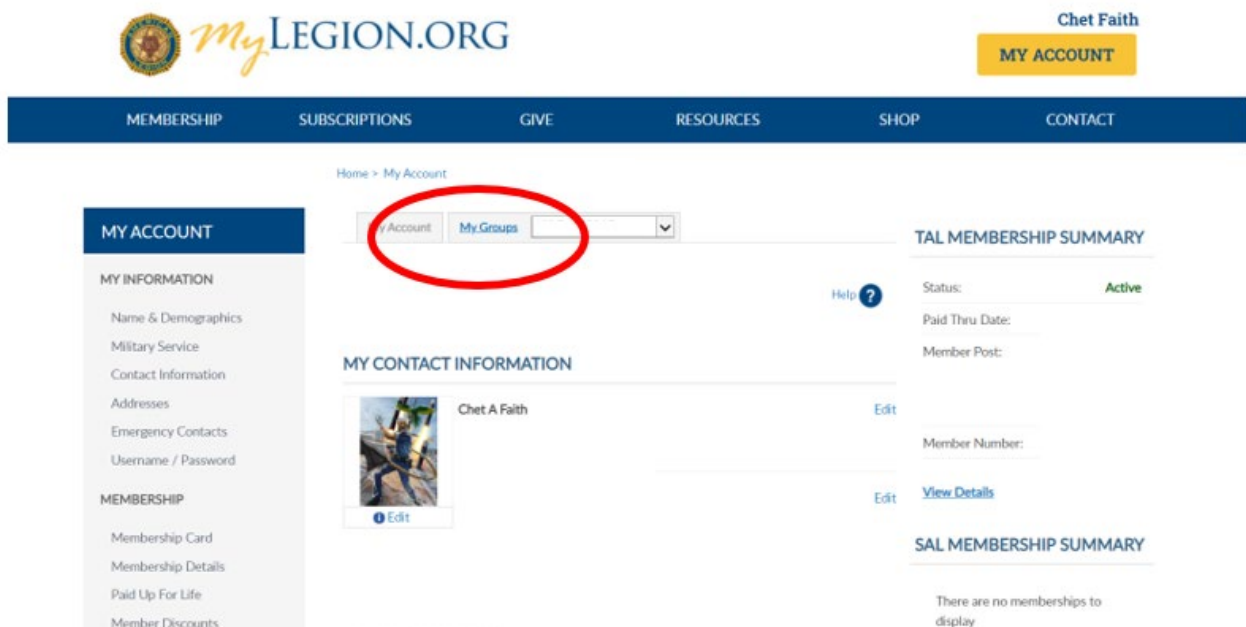

Subject: How to Find 2930 (members-at-large) Members Online

Step 1: Log into your mylegion.org account

Step 2: Click the BIG YELLOW block that says "MY ACCOUNT"

Step 3: Click the BLUE "My Groups" link above your "MY CONTACT INFORMATION"